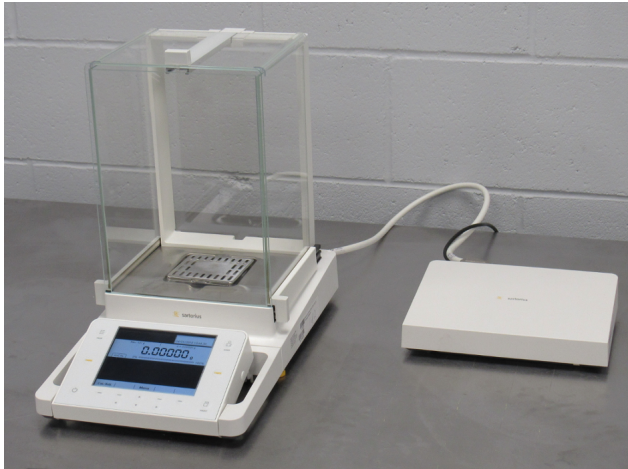

Sartorius MSU125P-100-DU High Precision Balance

Capacity 120 g, Precision 0.00001 g

Rating: Not Rated Yet

Price

Sales price \$6,995.00

Tax amount

[Ask a question about this product](#)

Manufacturer [Sartorius](#)

Description

Like New

Capacity 120 g, Precision 0.00001 g

Auto-leveling

Internal calibration

LCD display

Weigh pan surface: 84 mm x 84 mm

Internal Dimensions: 190 mm wide x 190 mm deep x 260 mm high