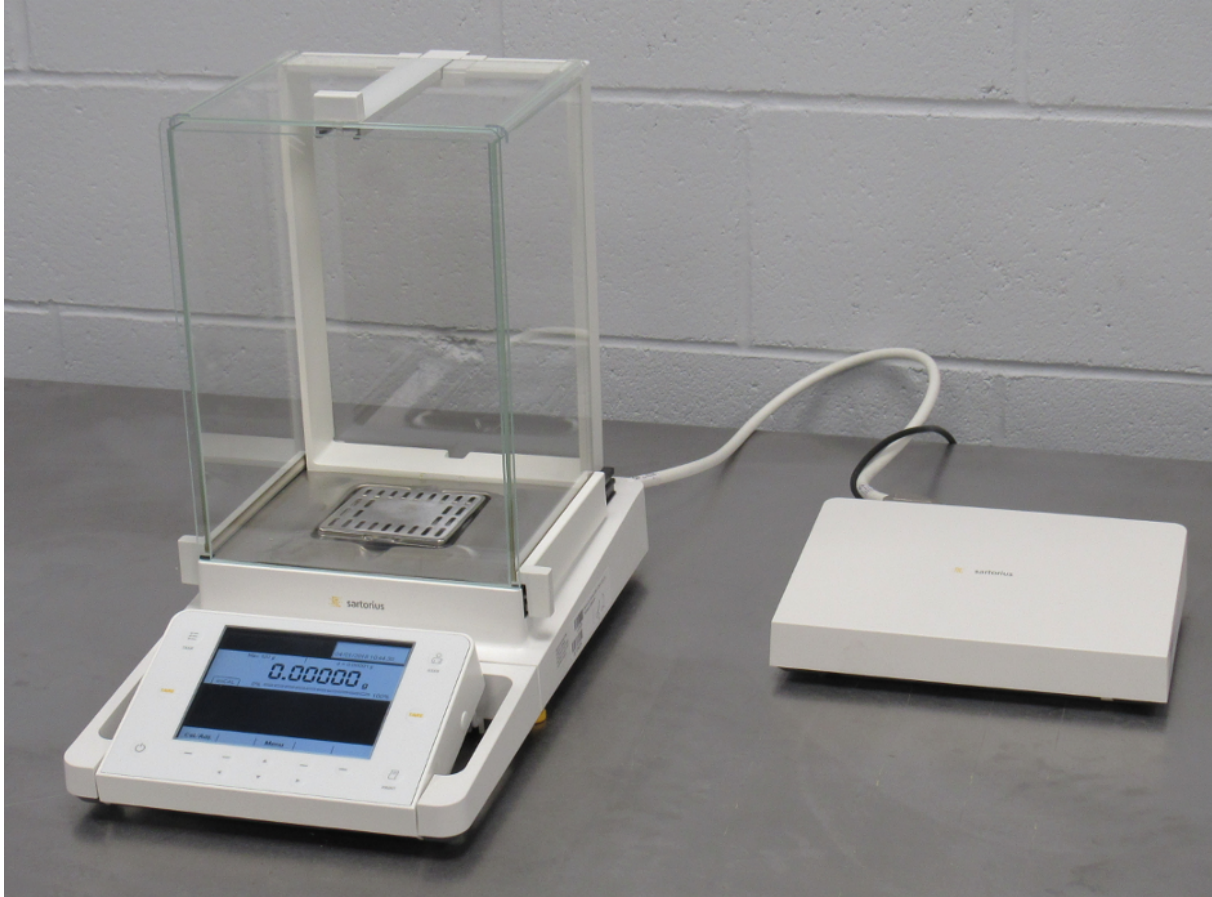

Sartorius MSU125P-100-DU High Precision Balance

Capacity 120 g, Precision 0.00001 g
Price Not Set
Discount

[Ask a question about this product](#)

Manufacturer [Sartorius](#)

Description

Capacity 120 g, Precision 0.00001 g
Auto-leveling
Internal calibration
LCD display
Weigh pan surface: 84 mm x 84 mm
Internal Dimensions: 190 mm wide x 190 mm deep x 260 mm high