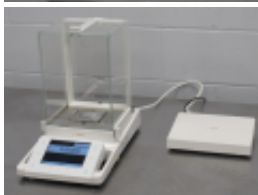

Sartorius MSU125P-100-DU High Precision Balance

Capacity 120 g, Precision 0.00001 g
Price Not Set
Discount

[Ask a question about this product](#)

Manufacturer [Sartorius](#)

Description

Capacity 120 g, Precision 0.00001 g
Auto-leveling
Internal calibration
LCD display
Weigh pan surface: 84 mm x 84 mm
Internal Dimensions: 190 mm wide x 190 mm deep x 260 mm high