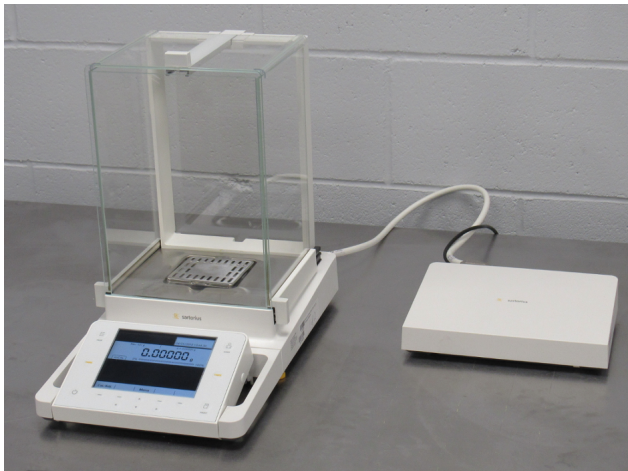

Sartorius MSU125P-100-DU High Precision Balance

Capacity 120 g, Precision 0.00001 g

Rating: Not Rated Yet

Price

Sales price \$6,995.00

Tax amount

[Ask a question about this product](#)

Manufacturer [Sartorius](#)

Description

Like New

Capacity 120 g, Precision 0.00001 g

Auto-leveling

Internal calibration

LCD display

Weigh pan surface: 84 mm x 84 mm

Internal Dimensions: 190 mm wide x 190 mm deep x 260 mm high