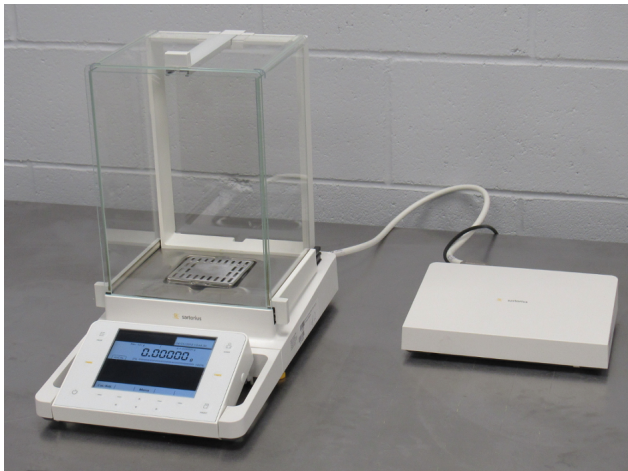

## Sartorius MSU125P-100-DU High Precision Balance

Capacity 120 g, Precision 0.00001 g

Rating: Not Rated Yet

**Price**

Sales price \$6,995.00

Tax amount

[Ask a question about this product](#)

Manufacturer [Sartorius](#)

### Description

Like New

Capacity 120 g, Precision 0.00001 g

Auto-leveling

Internal calibration

LCD display

Weigh pan surface: 84 mm x 84 mm

Internal Dimensions: 190 mm wide x 190 mm deep x 260 mm high